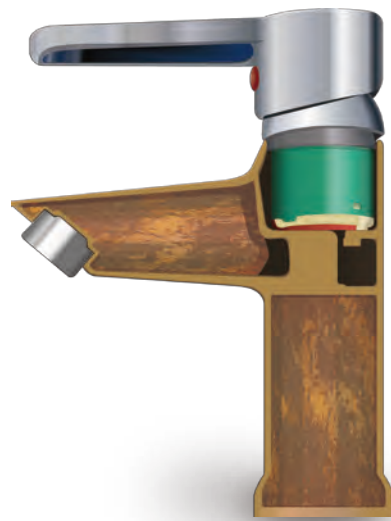

採用優質304不鏽鋼製造。

Made of high quality 304 stainless steel.

100%

表面及內壁材質100%不鏽鋼製造。

The surface and inner wall are made of 100% stainless steel.

無鉛

無需電鍍製程。

No plating process is required.

Lead Free

健康安全首選

Health and Safety First Choice

銅製龍頭

COPPER FAUCET

銅

內壁材質為無電鍍層銅材料，銅含鉛且易生鏽，間接污染水源。

Copper The inner wall is made of electroless copper. Copper contains lead and is easy to rust, which indirectly pollutes water sources.