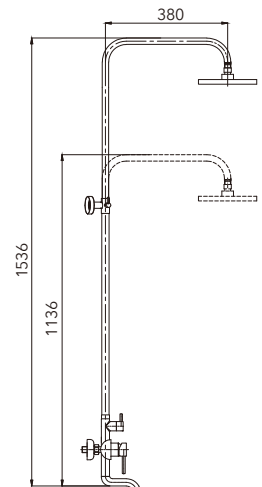

HG-11004

不鏽鋼升降大花灑 (含升降桿，可調整角度)
拉絲表面

Three function shower set
(With lifting rod, adjustable angle)