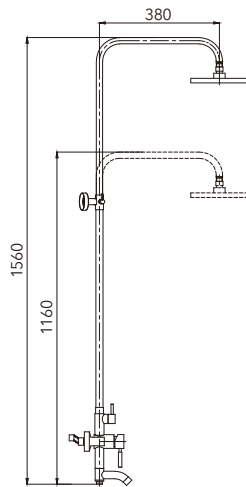

SHOWER KITS SERIES

HG-11001

不鏽鋼升降大花灑 (含升降桿，可調整角度)
拉絲表面

Three function shower set
(With lifting rod, adjustable angle)

HG-11003

不鏽鋼升降大花灑 (含升降桿，可調整角度)
拉絲表面

Three function shower set
(With lifting rod, adjustable angle)