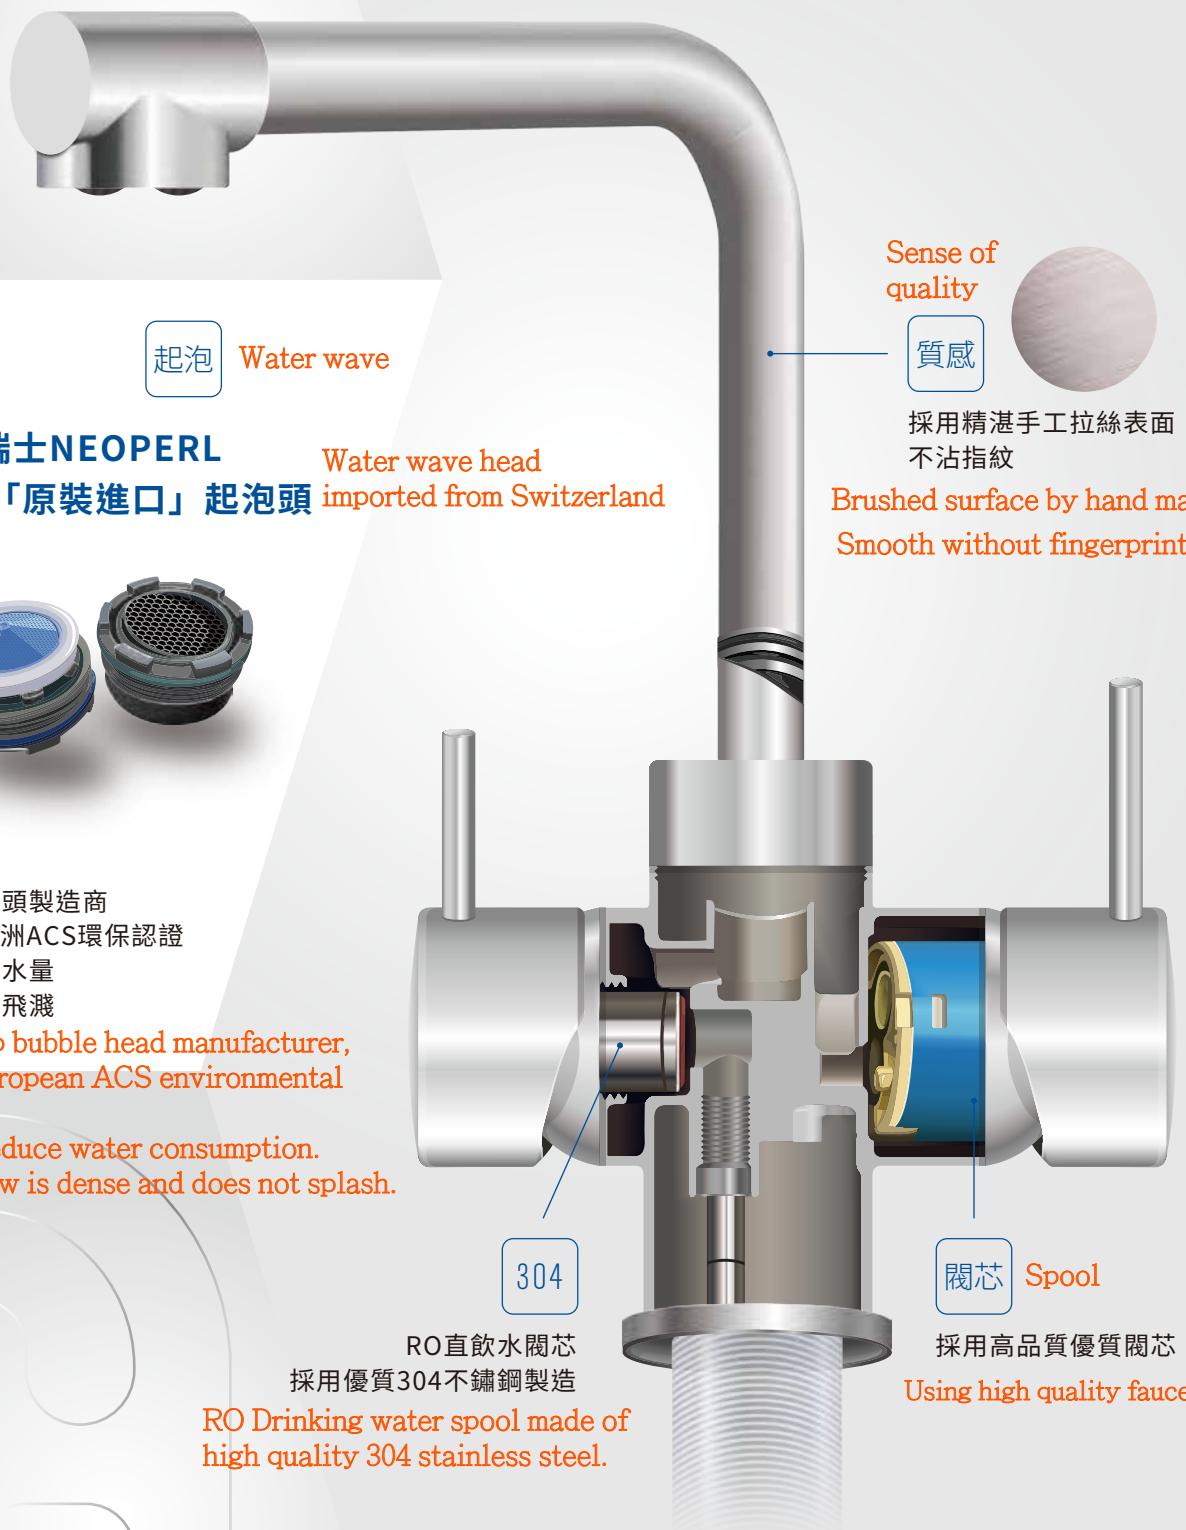

不鏽鋼雙桿毛巾架 (60cm)
拉絲表面 60cm Tower Bar W/Square Plate

HG-310009

不鏽鋼雙層置物架 (60cm)
拉絲表面 60cm Tower Bar W/ Round Plate

HG-410009

不鏽鋼雙層置物架 (60cm)
拉絲表面 60cm Tower Bar W/Square Plate

304 Stainless Steel

品質保證，表裡如一

Quality Assurance, Inside and outside consistent quality

304不鏽鋼是公認的健康材質

廣泛應用於醫療器械·廚具

304 stainless steel is recognized as a healthy material and is widely used in medical devices.

起泡 Water wave

瑞士NEOPERL Water wave head
「原裝進口」起泡頭 imported from Switzerland

NEOPERL

世界頂級起泡頭製造商
通過NSF、歐洲ACS環保認證

- 有效減少用水量
- 水流綿密不飛濺

The world's top bubble head manufacturer,
passed NSF.European ACS environmental
certification,

- * Effectively reduce water consumption.
- * The water flow is dense and does not splash.