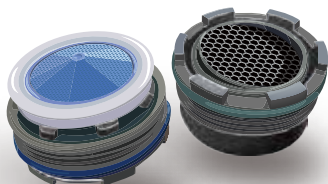

採用優質304不鏽鋼製造。

Made of high quality 304 stainless steel.

100%

表面及內壁材質100%不鏽鋼製造。

The surface and inner wall are made of 100% stainless steel.

無鉛

無需電鍍製程。

No plating process is required.

304不鏽鋼是公認的健康材質

廣泛應用於醫療器械·廚具

304 stainless steel is recognized as a healthy material and is widely used in medical devices.

起泡 Water wave

瑞士NEOPERL Water wave head
「原裝進口」起泡頭 imported from Switzerland

NEOPERL