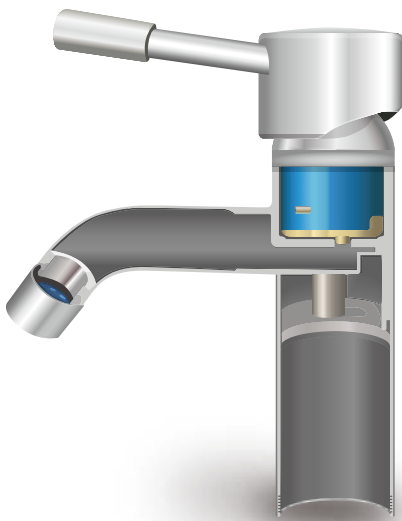

Stainless Steel

無鉛水龍頭 · 為您的健康安全把關

Lead-free faucet, keep your health and safety

不鏽鋼龍頭

STAINLESS STEEL FAUCET

304

採用優質304不鏽鋼製造。

Made of high quality 304 stainless steel.

100%

表面及內壁材質100%不鏽鋼製造。

The surface and inner wall are made of 100% stainless steel.

無鉛

無需電鍍製程。

No plating process is required.

Lead Free

健康安全首選

Health and Safety First Choice